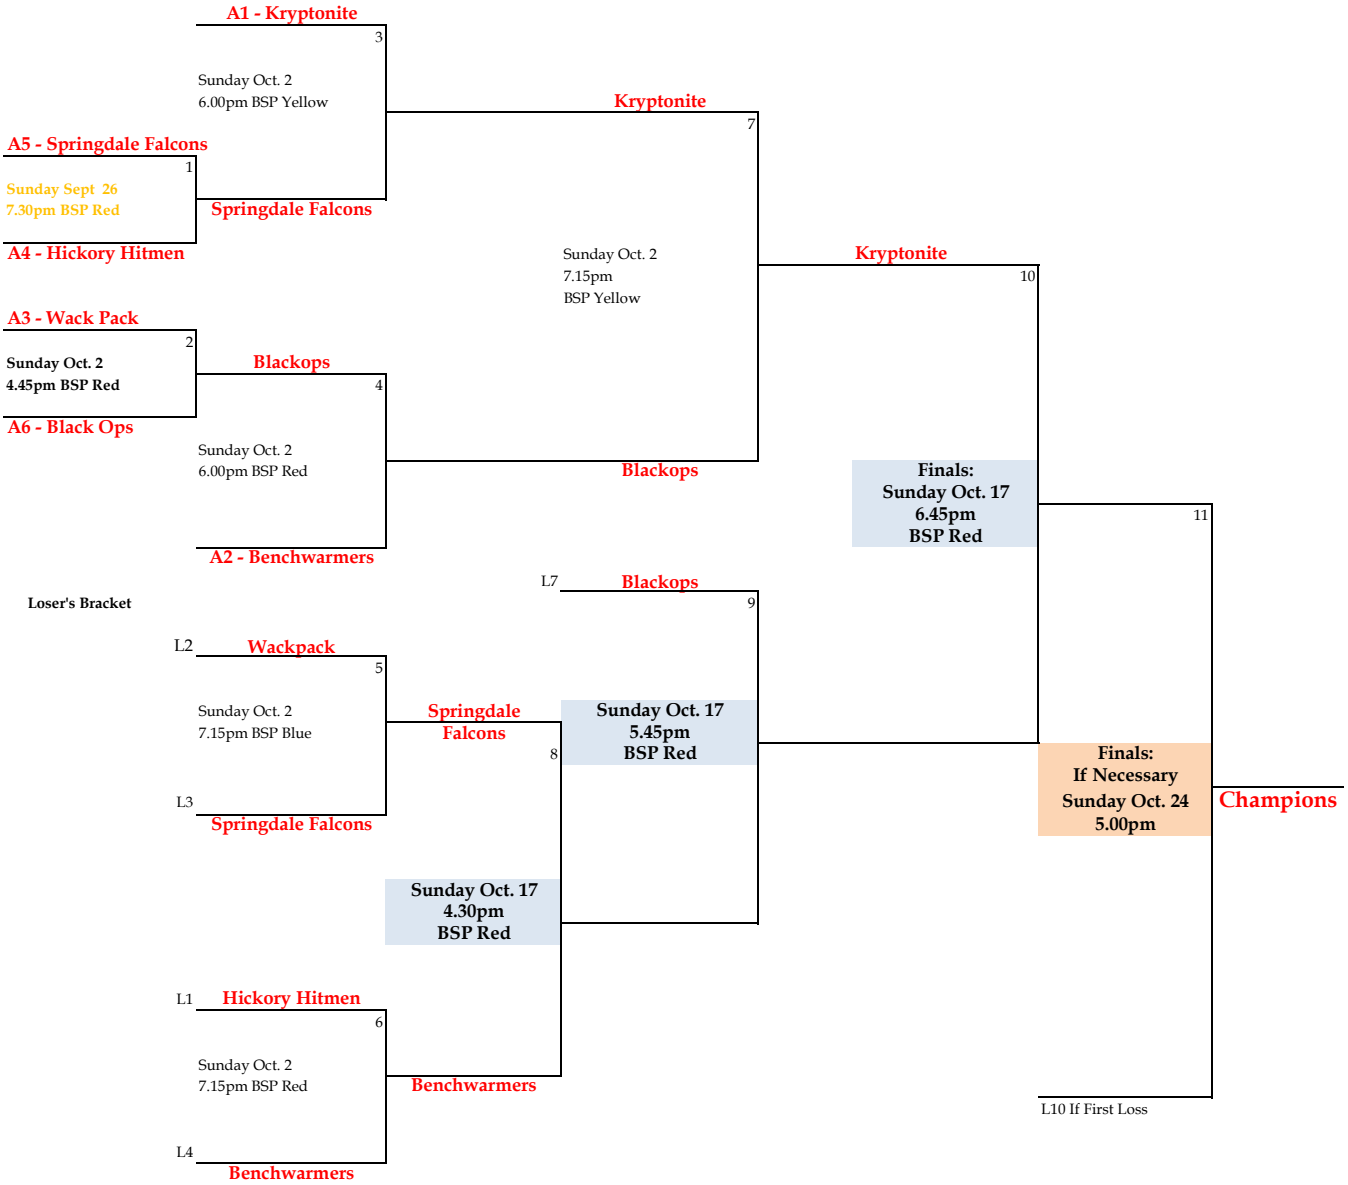

# Sunday Mens Tier 1 - Playoffs

## Division: Sunday Mens Tier 1

	Team	W	L	T	Pct	GB	GP	L10	RF	RA
1st	<a href="#">Kryptonite</a>	19	4	1	0.813	-	24	7 - 2 - 1	306	173
2nd	<a href="#">Benchwarmers</a>	16	6	2	0.708	2.5	24	3 - 5 - 2	278	172
3rd	<a href="#">Wack Pack</a>	16	7	1	0.688	3	24	7 - 2 - 1	266	234
4th	<a href="#">Hickory Hitmen</a>	16	8	0	0.667	3.5	24	8 - 2 - 0	275	157
5th	<a href="#">Springdale Falcons</a>	15	9	0	0.625	4.5	24	6 - 4 - 0	292	201
6th	<a href="#">Black Ops</a>	10	11	3	0.479	8	24	3 - 5 - 2	283	260