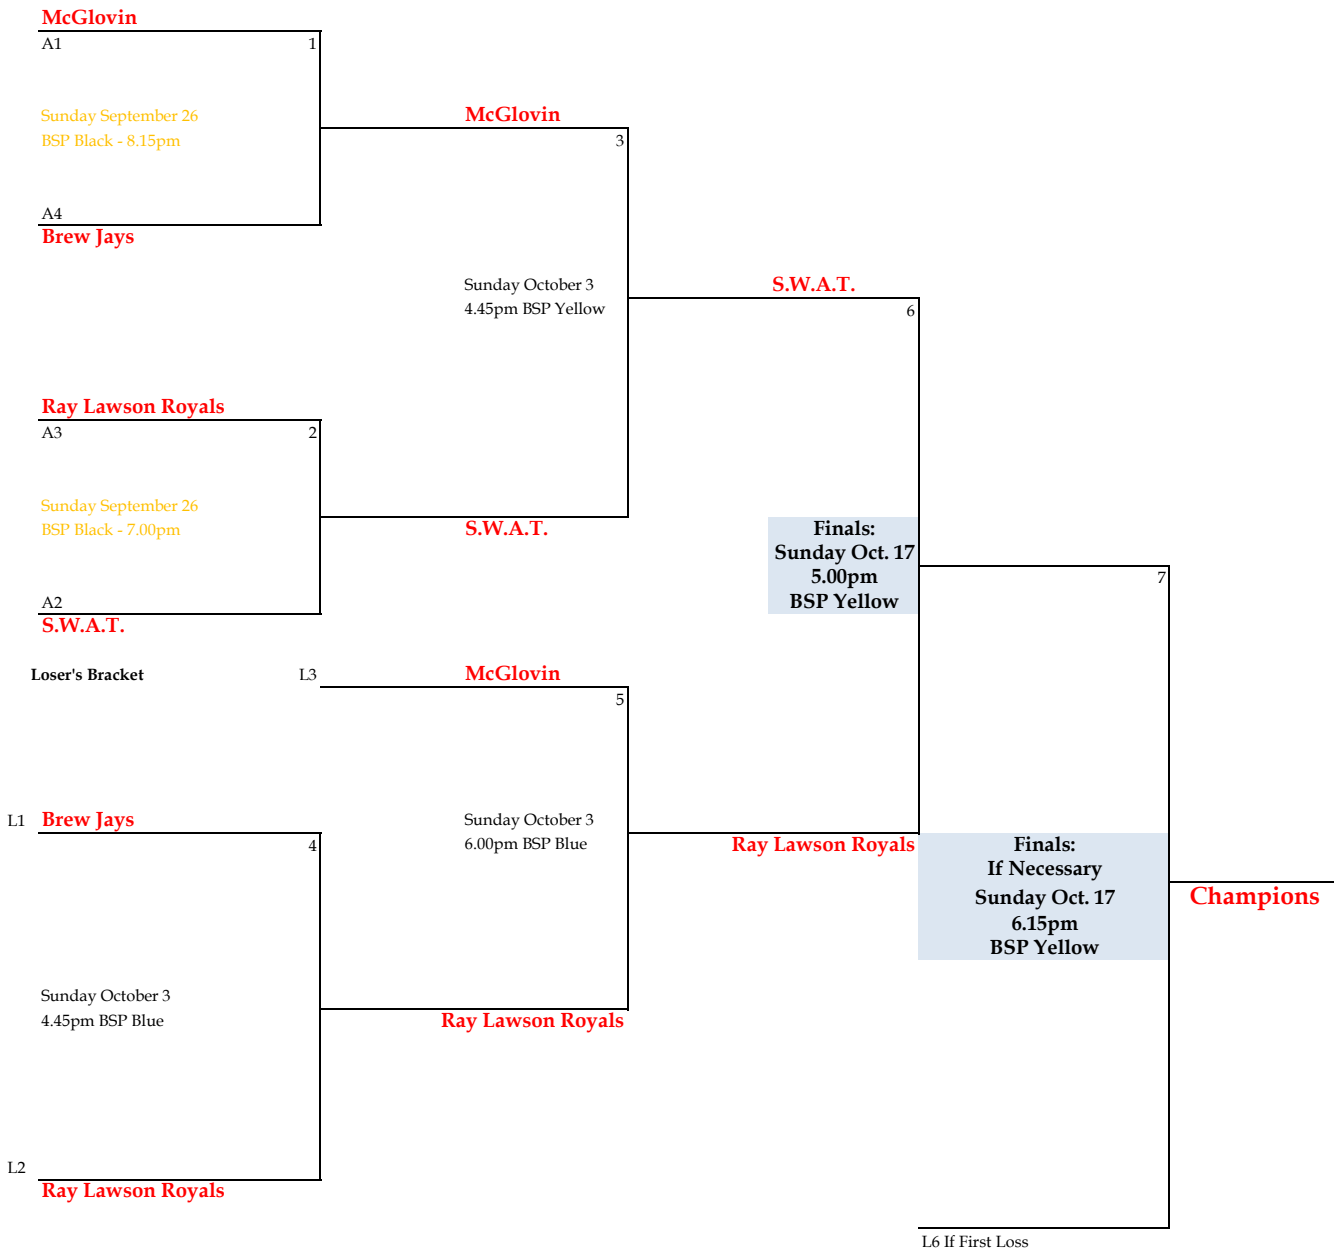

# Sunday Mens Tier 2 - Playoffs

## Winner's Bracket